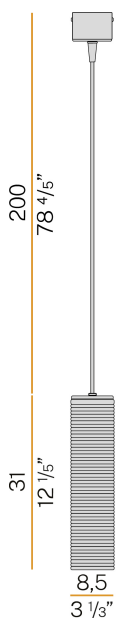

PANZERI

Clio

220-240V AC
L09456.000.0200

 black/tobacco diffuser

Data sheet

CODE	L09456.000.0200
SYSTEM POWER CONSUMPTION	max 57W
LIGHT SOURCE	LED retrofit / halogen
LIGHT SOURCE KIT	* included
COMPATIBLE SOURCES	LED retrofit bulb 8W E27 2700K Ra80 1050lm (no dimming) * / max 57W E27
COLOUR TEMPERATURE	2700K Ra>80
LIGHT DISTRIBUTION	diffused
POWER SUPPLY	220-240V AC
FREQUENCY	50/60Hz
NOMINAL LUMINOUS FLUX	1050lm
WEIGHT	1,20 Kg
PROTECTION DEGREE	IP20
COLOUR TOLLERANCES	SDCM <6
PACKING DIMENSIONS (CM)	0,0 x 0,0 x 0,0

Suspension lighting fixture for interiors, with direct and indirect light emission. Structure in pressed rough aluminium and pickled sheet metal in polyacrylic paint. Diffuser in blown glass with white, crystal, steel, amber, bronze, tobacco or green ribbing finish. Pickled sheet metal closing disk in black or mat brass polyacrylic paint. 2,2m (86,6") long suspension and power cable in PVC with black fabric covering. Power canopy with galvanized sheet metal ceiling bracket and pickled sheet metal covering in black or mat brass polyacrylic paint.

Technical drawing

PANZERI

Clio

Accessories / canopy

M800

Polycarbonate hook for suspension.